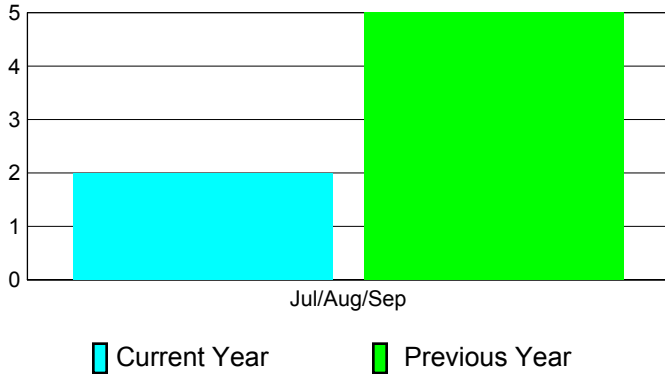

2011-2012 GMT Reports for District (or Undistricted) **District 307 A2**

GMT: **JUSWAN TJOE**

Location: **INDONESIA**

GMT CA: **7**

CLUBS

**Club Results
2011-2012**

**Clubs
2010-2011**

Month	New Club Goal	Actual New Clubs	Actual Dropped Clubs	Gain/Loss of Clubs	Gain/Loss of Clubs
Jul/Aug/Sep		2	0	2	5
Totals		2	0	2	5

Club Results 2011-2012

Goal, New, Dropped, Gain/Loss

Comparison of Club Gain/Loss

Current Year Compared to the Previous Year

YTD Status Quo Clubs 2011-2012

Status Quo Clubs Compared to Status Quo Members

MEMBERSHIP