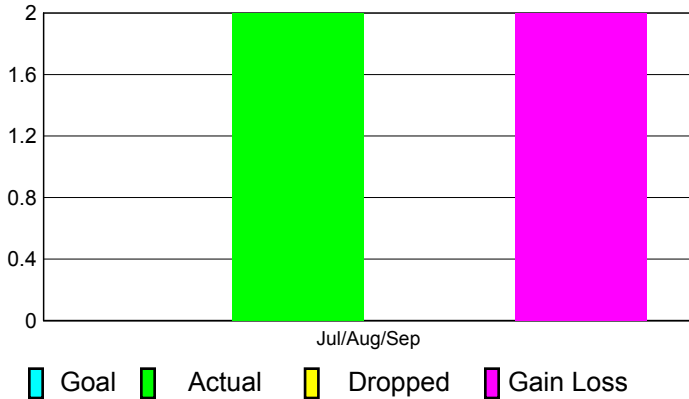

2011-2012 GMT Reports for District (or Undistricted) **District 307 A2**

GMT: **JUSWAN TJOE**

Location: **INDONESIA**

GMT CA: **7**

CLUBS

**Club Results
2011-2012**

**Clubs
2010-2011**

Month	New Club Goal	Actual New Clubs	Actual Dropped Clubs	Gain/Loss of Clubs	Gain/Loss of Clubs
Jul/Aug/Sep		2	0	2	5
Totals		2	0	2	5

Club Results 2011-2012

Goal, New, Dropped, Gain/Loss

Comparison of Club Gain/Loss

Current Year Compared to the Previous Year

YTD Status Quo Clubs 2011-2012

Status Quo Clubs Compared to Status Quo Members

MEMBERSHIP