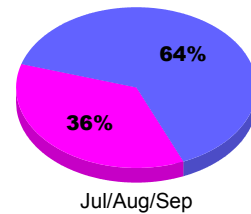

**Membership Results
2011-2012**

**Membership
2010-2011**

Month	Net Memb Goal	Actual New Memb	Actual Dropped Memb	Gain/Loss of Memb	Gain/Loss of Memb
Jul/Aug/Sep		93	-37	56	179
Totals		93	-37	56	179

Membership Results 2011-2012

Goal, New, Dropped, Gain/Loss

Comparison of Membership Gain/Loss

Current Year Compared to the Previous Year

Gender Comparison 2011-2012

Male Female