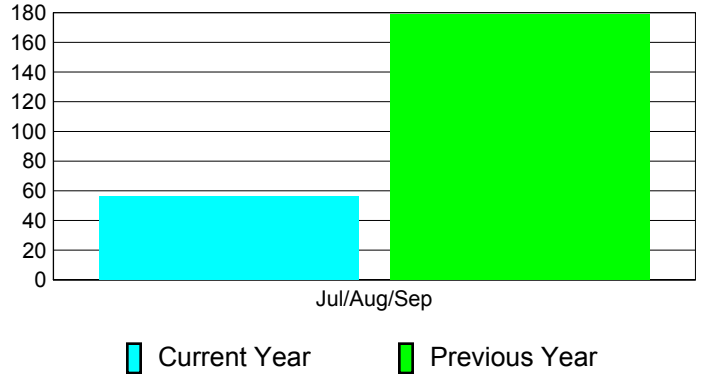

Comparison of Membership Gain/Loss

Current Year Compared to the Previous Year