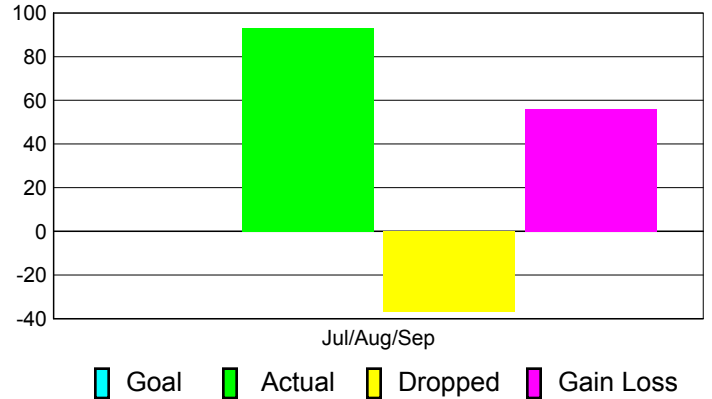

Membership Results 2011-2012

Goal, New, Dropped, Gain/Loss